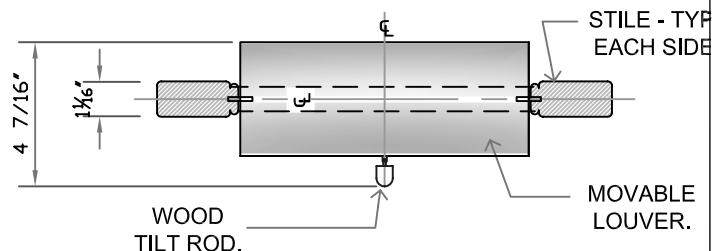

**MODEL NUMBERS:**

**MATERIALS:**

- STANDARD  
 IWW-P-3.5DR  
 OPTIONAL  
 IWW-M-3.5DR  
 IWW-MH-3.5DR  
 IWW-W-3.5DR  
 IWW-A-3.5DR  
 IWW-C-3.5DR

- PAINT GRADE SOLID POPLAR.  
 STAIN GRADE SOLID MAPLE.  
 STAIN GRADE SOLID MAHOGANY.  
 STAIN GRADE SOLID WALNUT.  
 STAIN GRADE SOLID ASH.  
 STAIN GRADE SOLID CYPRESS.

**SPECIFICATIONS**

**DESCRIPTION:**

WOOD LOUVER PANEL: SOLID WOOD  
 LOUVERS, RAILS & STILES. WOOD SPECIES  
 AS SPECIFIED.  
 TILT ROD: SOLID WOOD.  
 FINISH: AS SPECIFIED.

**Plan View Louver Open**

Scale: 2" = 1'-0"